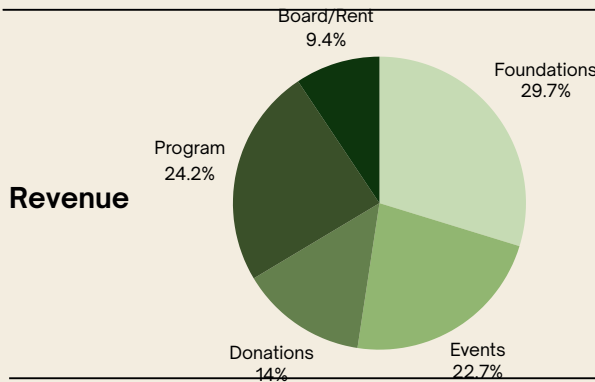

# Building an inclusive world

136

Volunteers

Contributed nearly 4,300 hours of service to work with our riders and horses

This time contribution is valued at over \$146K! PLF wouldn't exist without volunteers

285

Participants

In riding lessons, summer camp, and special programs

Over 3,000 hours of inclusive services provided, up 30% from 2022

\$19,000

Financial Aid

No rider is turned away due to inability to pay

Supported by the Charles County Charitable Trust and many individual donors

20 equines

18 farm animals