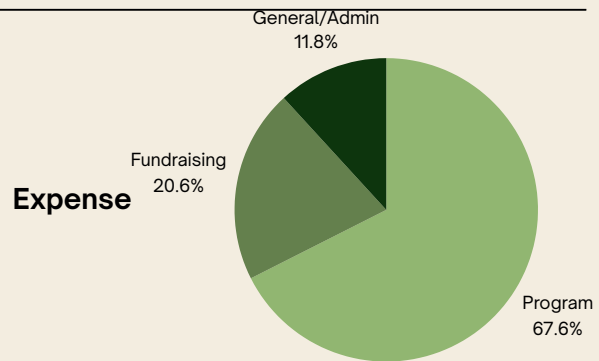

# Building an inclusive world

136

Volunteers

Contributed nearly 4,300 hours of service to work with our riders and horses

This time contribution is valued at over \$146K! PLF wouldn't exist without volunteers

285

Participants

In riding lessons, summer camp, and special programs

Over 3,000 hours of inclusive services provided, up 30% from 2022

\$19,000

Financial Aid

No rider is turned away due to inability to pay

Supported by the Charles County Charitable Trust and many individual donors

20 equines

18 farm animals